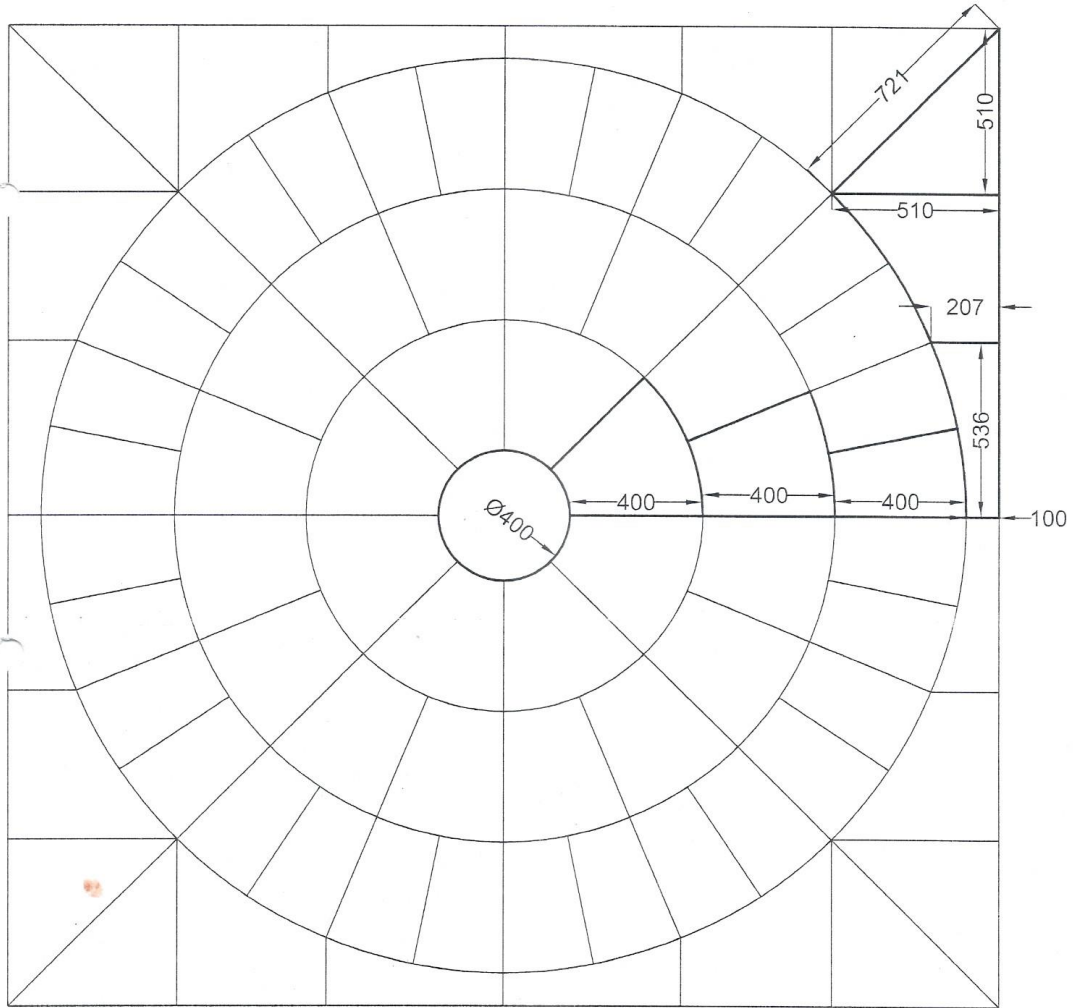

Diagram For 2 Mtr. Circle (With Squaring off Kit)

Diagram For 2 Mtr. Circle (With Squaring off Kit)

2.7 Mtr. Circle Diagram (With Squaring off Kit)

2.8 mtr dia

3mtr. Mtr. Circle (With Square off Kit)

3 Mtr. Circle (Without Squaring off Kit)

3.6 mtr dia

3.6 Mtr. Circle (With Square off Kit)

3.8 Mtr. Circle Patio (With Squaring off Kit)

4 mtr. Octagonal Design

4 Mtr. Circle with Squaring off Kit

4.85 Meter Circle (B)

4.85 Dia Circle Paving

Star Circle With Octagonal Shpae

3 Mt.

Star Circle