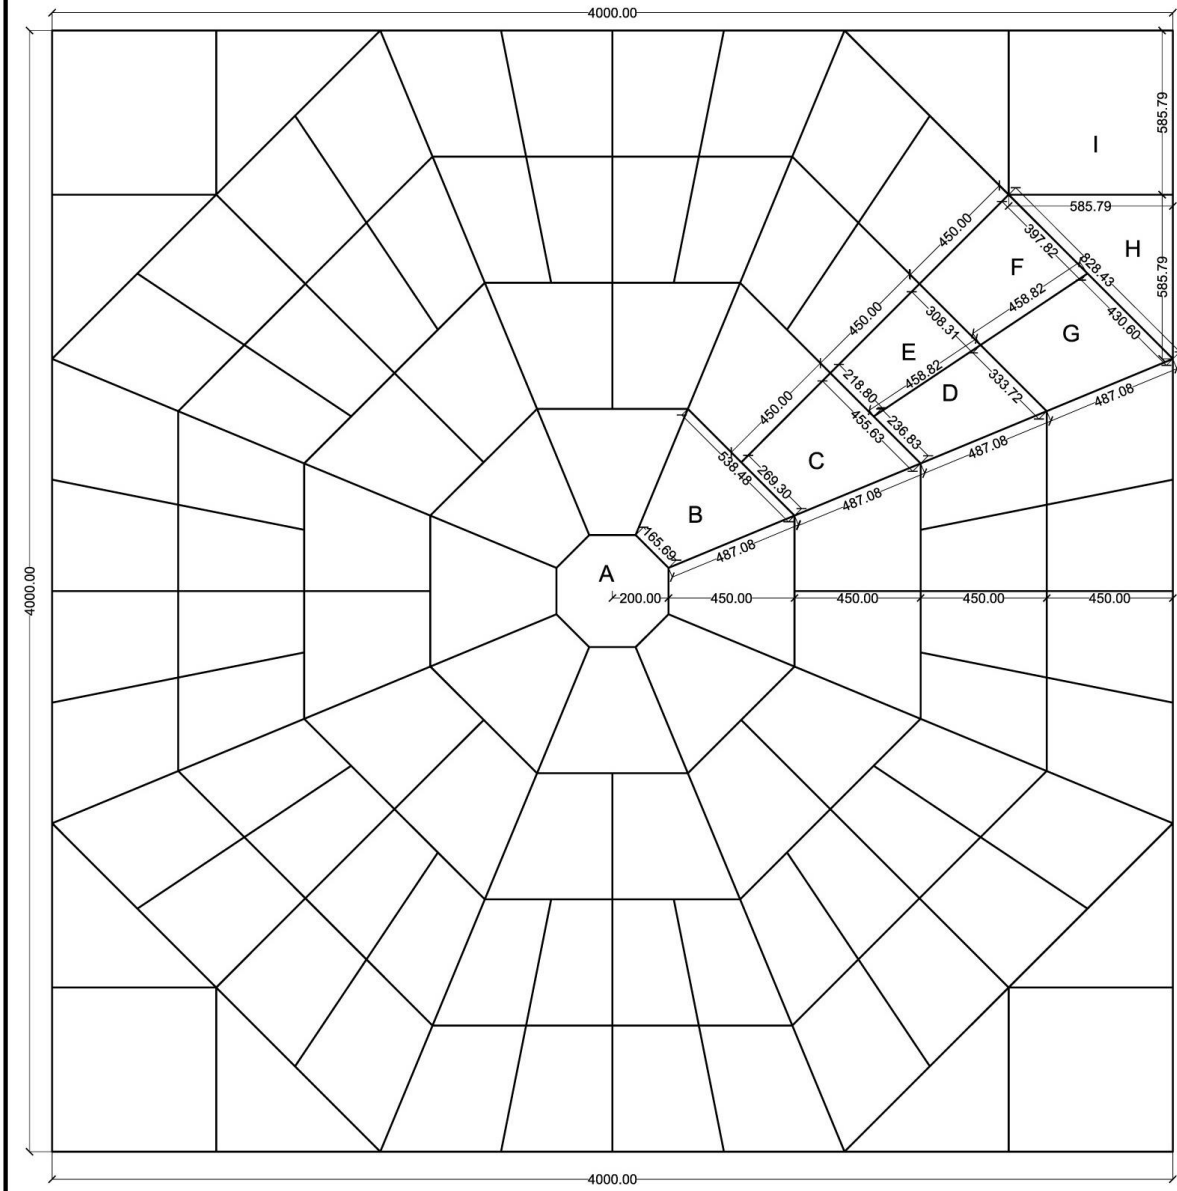

Diagram For 2 Mtr. Circle (With Squaring off Kit)

Diagram For 2 Mtr. Circle (With Squaring off Kit)

2.7 Mtr. Circle Diagram (With Squaring off Kit)

2.8 mtr dia

3mtr. Mtr. Circle (With Square off Kit)

3 Mtr. Circle (Without Squaring off Kit)

3.6 mtr dia

3.6 Mtr. Circle (With Square off Kit)

3.8 Mtr. Circle Patio (With Squaring off Kit)

4 mtr. Octagonal Design

4 Mtr. Circle with Squaring off Kit

4.85 Meter Circle (B)

4.85 Dia Circle Paving

Star Circle With Octagonal Shpae

3 Mt.

Star Circle