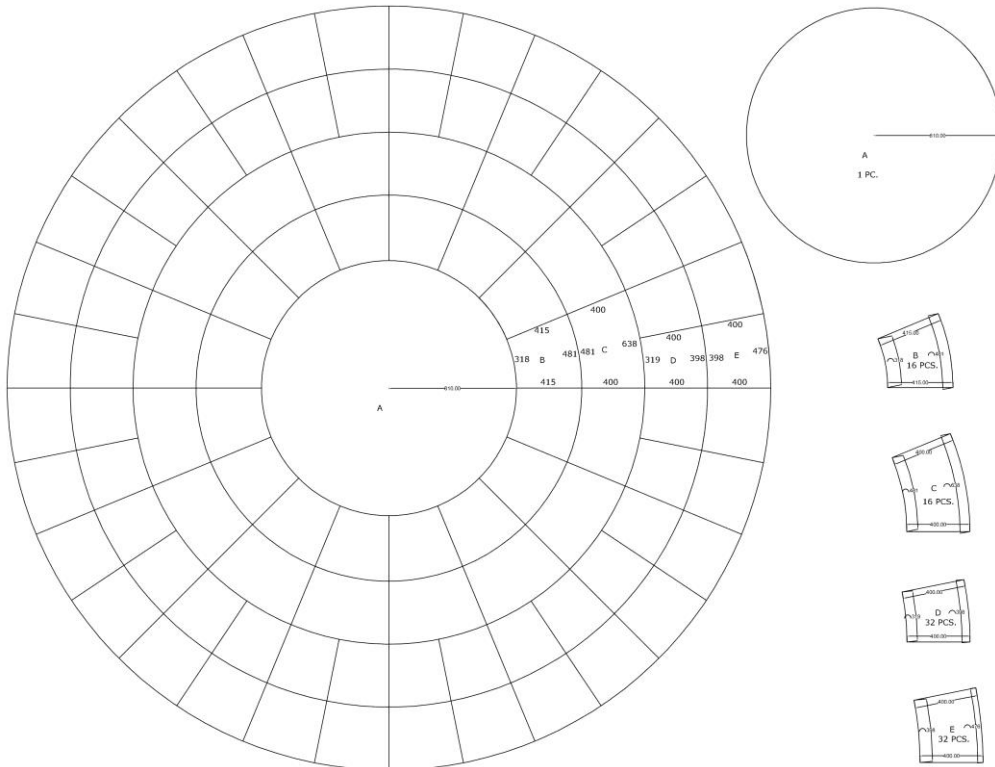

Diagram For 2 Mtr. Circle (With Squaring off Kit)

Diagram For 2 Mtr. Circle (With Squaring off Kit)

2.7 Mtr. Circle Diagram (With Squaring off Kit)

2.8 mtr dia

3mtr. Mtr. Circle (With Square off Kit)

3 Mtr. Circle (Without Squaring off Kit)

3.6 mtr dia

3.6 Mtr. Circle (With Square off Kit)

3.8 Mtr. Circle Patio (With Squaring off Kit)

4 mtr. Octagonal Design

4 Mtr. Circle with Squaring off Kit

4.85 Meter Circle (B)

4.85 Dia Circle Paving

Star Circle With Octagonal Shpae

3 Mt.

Star Circle