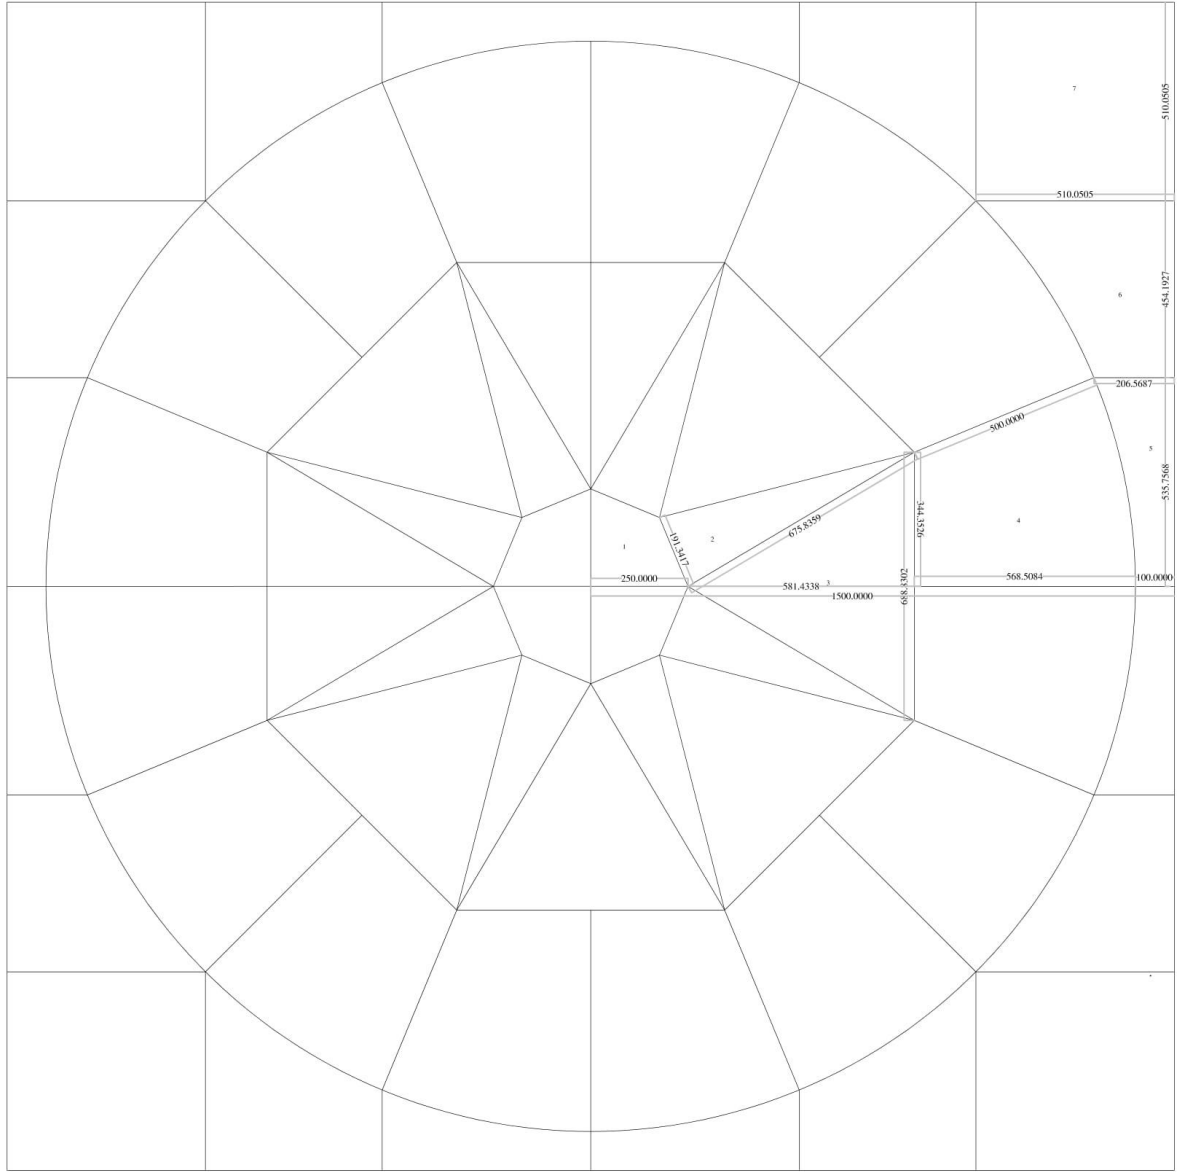

Diagram For 2 Mtr. Circle (With Squaring off Kit)

Diagram For 2 Mtr. Circle (With Squaring off Kit)

2.7 Mtr. Circle Diagram (With Squaring off Kit)

2.8 mtr dia

3mtr. Mtr. Circle (With Square off Kit)

3 Mtr. Circle (Without Squaring off Kit)

3.6 mtr dia

3.6 Mtr. Circle (With Square off Kit)

3.8 Mtr. Circle Patio (With Squaring off Kit)

4 mtr. Octagonal Design

4 Mtr. Circle with Squaring off Kit

4.85 Meter Circle (B)

4.85 Dia Circle Paving

Star Circle With Octagonal Shpae

3 Mt.

Star Circle