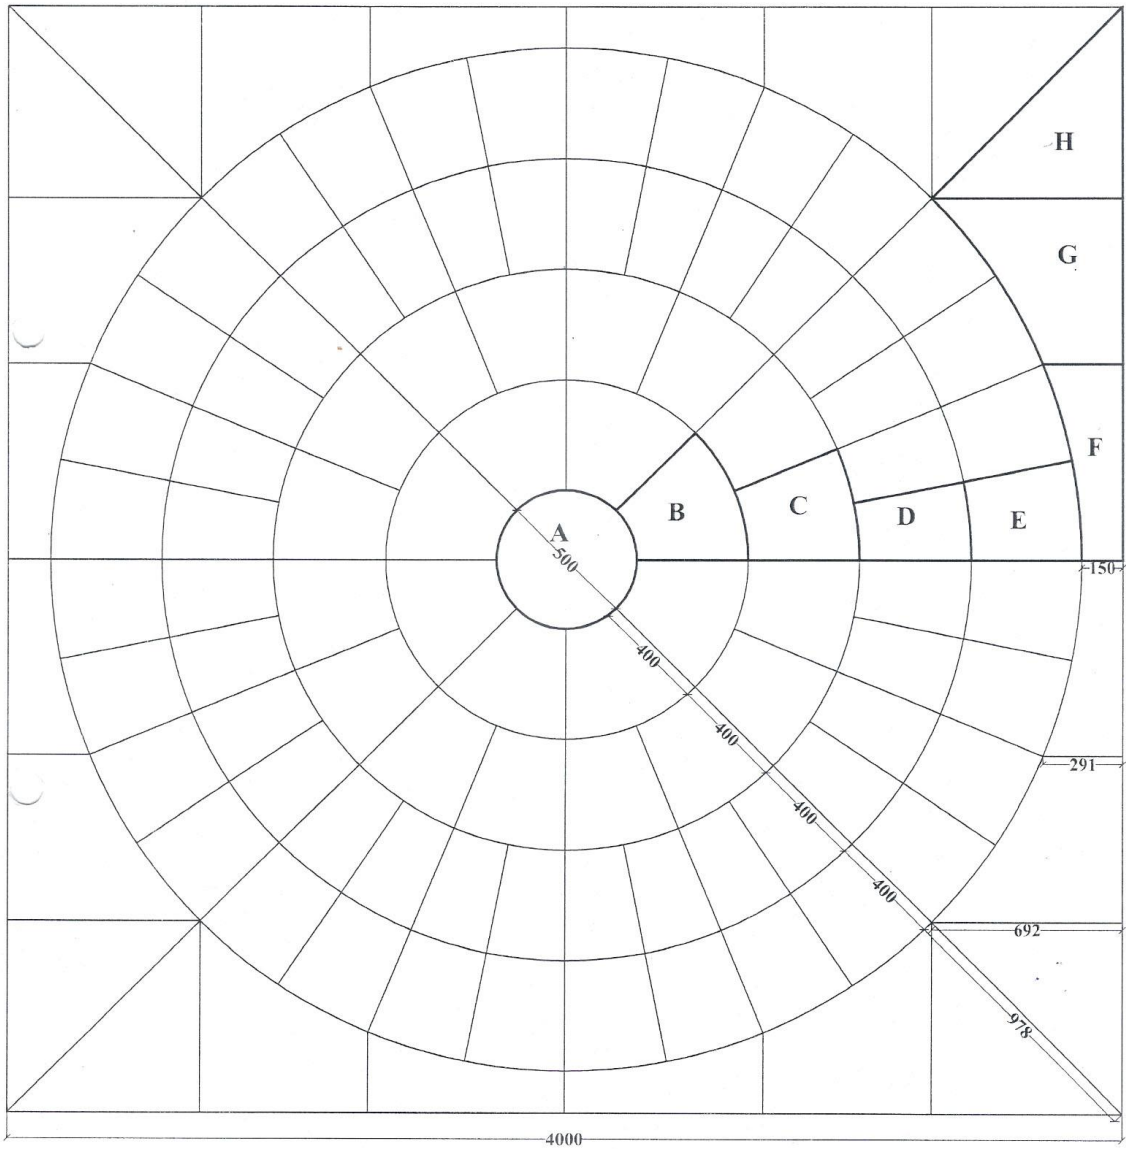

Diagram For 2 Mtr. Circle (With Squaring off Kit)

Diagram For 2 Mtr. Circle (With Squaring off Kit)

2.7 Mtr. Circle Diagram (With Squaring off Kit)

2.8 mtr dia

3mtr. Mtr. Circle (With Square off Kit)

3 Mtr. Circle (Without Squaring off Kit)

3.6 mtr dia

3.6 Mtr. Circle (With Square off Kit)

3.8 Mtr. Circle Patio (With Squaring off Kit)

4 mtr. Octagonal Design

4 Mtr. Circle with Squaring off Kit

4.85 Meter Circle (B)

4.85 Dia Circle Paving

Star Circle With Octagonal Shpae

3 Mt.

Star Circle