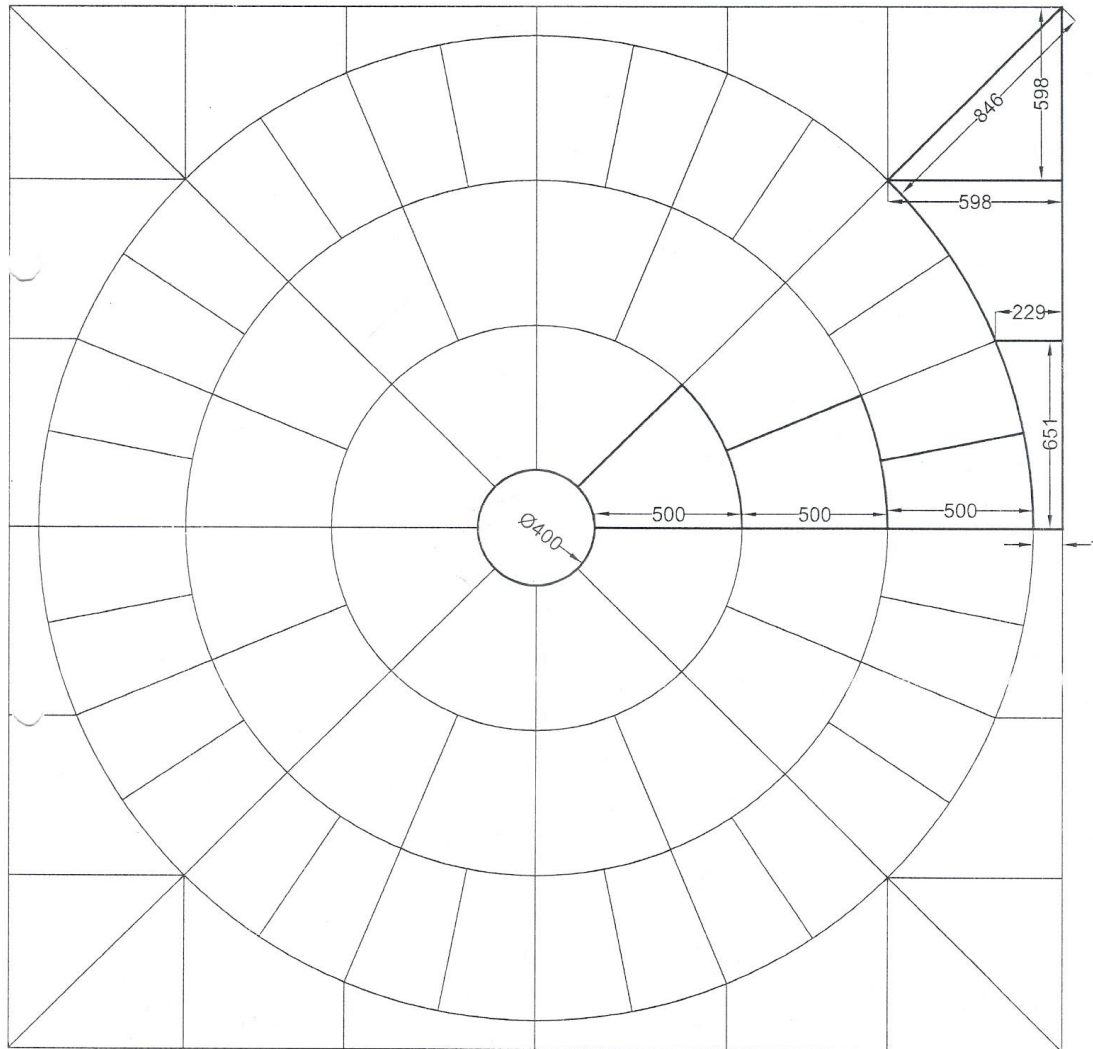

Diagram For 2 Mtr. Circle (With Squaring off Kit)

Diagram For 2 Mtr. Circle (With Squaring off Kit)

2.7 Mtr. Circle Diagram (With Squaring off Kit)

2.8 mtr dia

3mtr. Mtr. Circle (With Square off Kit)

3 Mtr. Circle (Without Squaring off Kit)

3.6 mtr dia

3.6 Mtr. Circle (With Square off Kit)

3.8 Mtr. Circle Patio (With Squaring off Kit)

4 mtr. Octagonal Design

4 Mtr. Circle with Squaring off Kit

4.85 Meter Circle (B)

4.85 Dia Circle Paving

Star Circle With Octagonal Shpae

3 Mt.

Star Circle