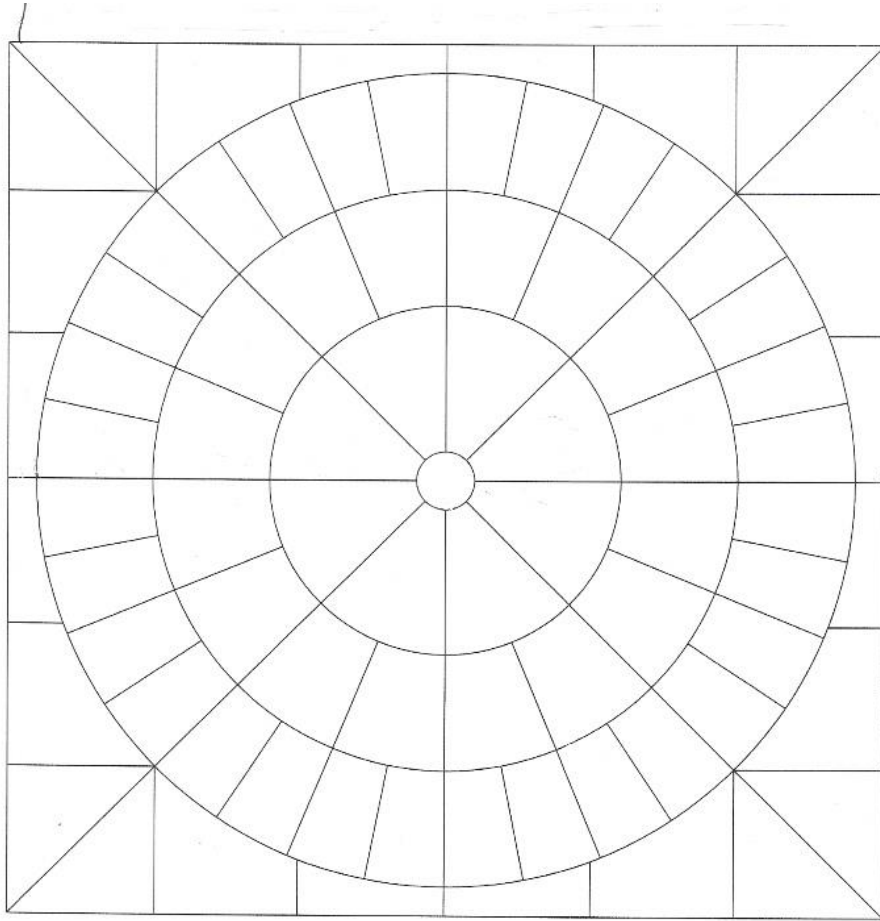

Diagram For 2 Mtr. Circle (With Squaring off Kit)

Diagram For 2 Mtr. Circle (With Squaring off Kit)

2.7 Mtr. Circle Diagram (With Squaring off Kit)

2.8 mtr dia

3mtr. Mtr. Circle (With Square off Kit)

3 Mtr. Circle (Without Squaring off Kit)

3.6 mtr dia

3.6 Mtr. Circle (With Square off Kit)

3.8 Mtr. Circle Patio (With Squaring off Kit)

4 mtr. Octagonal Design

4 Mtr. Circle with Squaring off Kit

4.85 Meter Circle (B)

4.85 Dia Circle Paving

Star Circle With Octagonal Shpae

3 Mt.

Star Circle