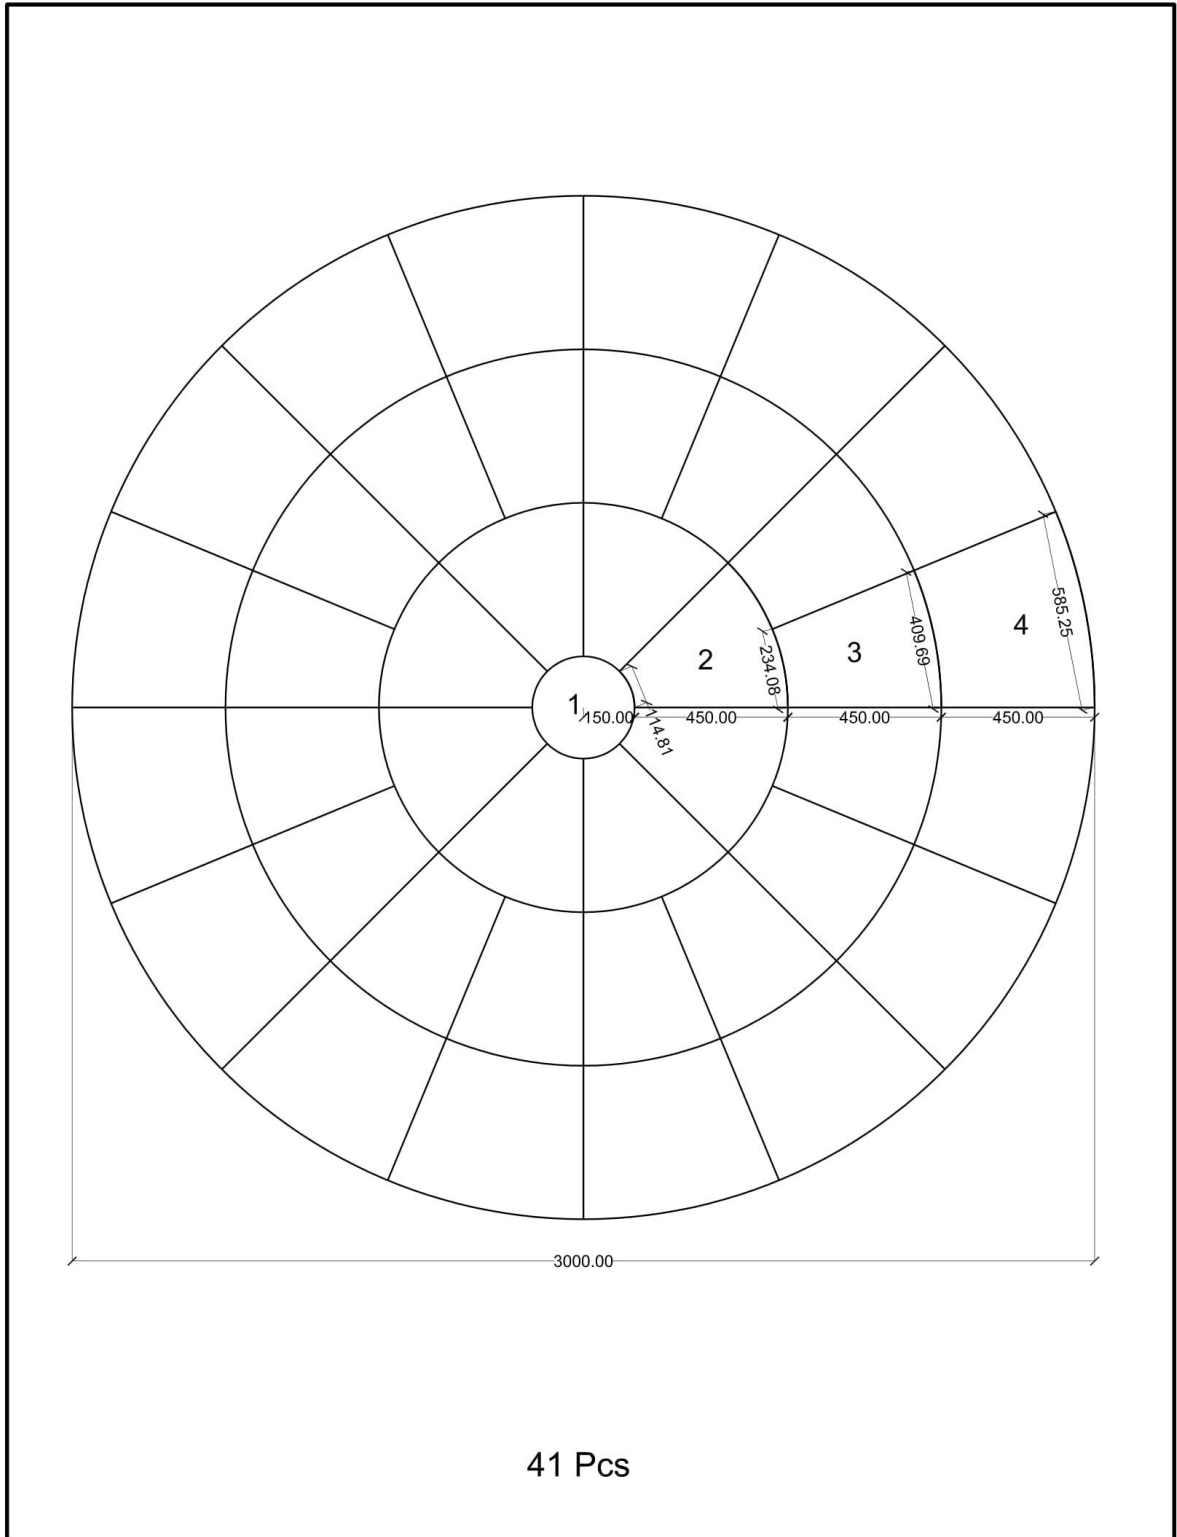

Diagram For 2 Mtr. Circle (With Squaring off Kit)

Diagram For 2 Mtr. Circle (With Squaring off Kit)

2.7 Mtr. Circle Diagram (With Squaring off Kit)

2.8 mtr dia

3mtr. Mtr. Circle (With Square off Kit)

3 Mtr. Circle (Without Squaring off Kit)

3.6 mtr dia

3.6 Mtr. Circle (With Square off Kit)

3.8 Mtr. Circle Patio (With Squaring off Kit)

4 mtr. Octagonal Design

4 Mtr. Circle with Squaring off Kit

4.85 Meter Circle (B)

4.85 Dia Circle Paving

Star Circle With Octagonal Shpae

3 Mt.

Star Circle