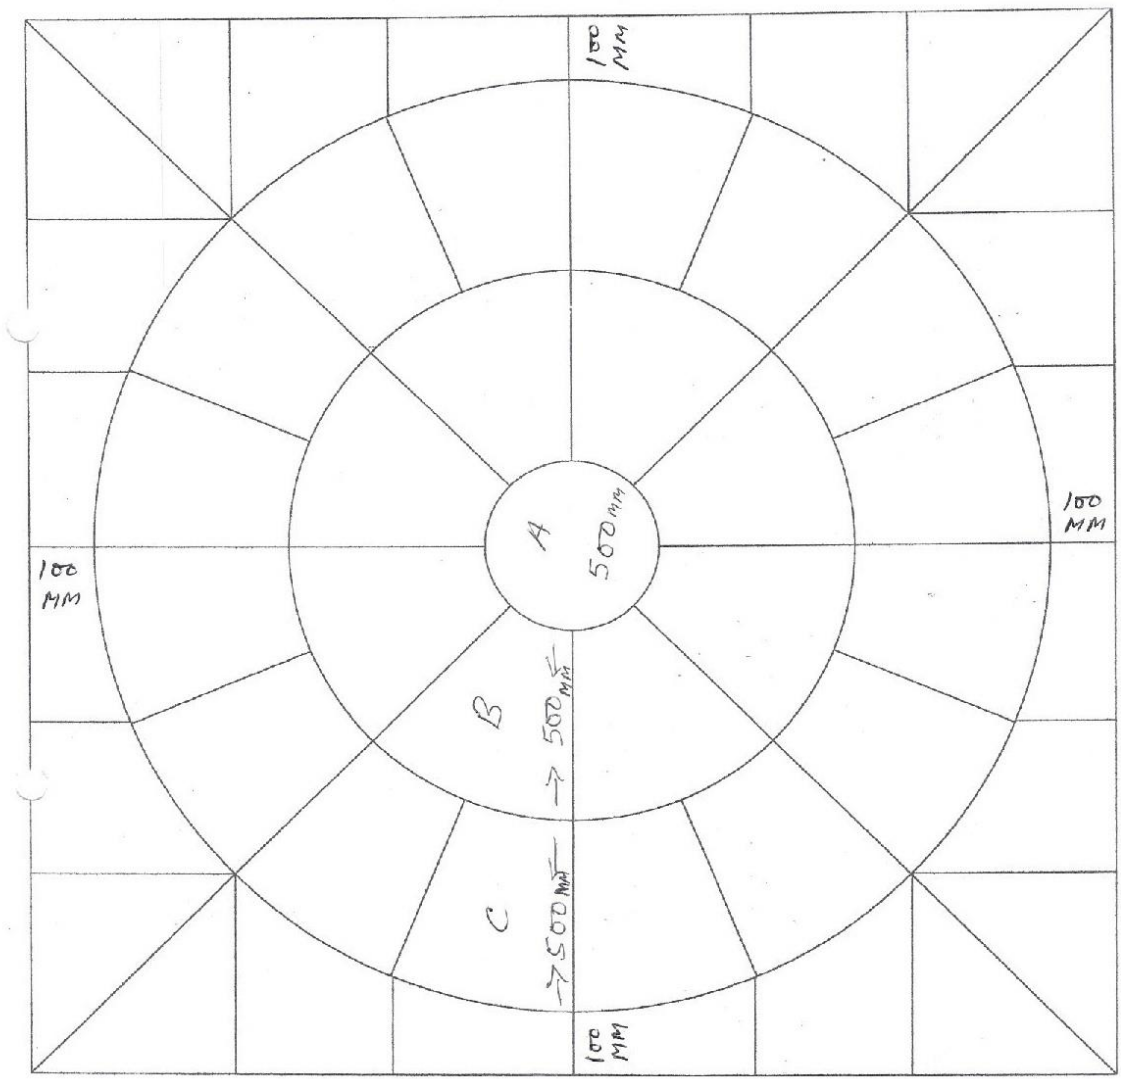

Diagram For 2 Mtr. Circle (With Squaring off Kit)

Diagram For 2 Mtr. Circle (With Squaring off Kit)

2.7 Mtr. Circle Diagram (With Squaring off Kit)

2.8 mtr dia

3mtr. Mtr. Circle (With Square off Kit)

3 Mtr. Circle (Without Squaring off Kit)

3.6 mtr dia

3.6 Mtr. Circle (With Square off Kit)

3.8 Mtr. Circle Patio (With Squaring off Kit)

4 mtr. Octagonal Design

4 Mtr. Circle with Squaring off Kit

4.85 Meter Circle (B)

4.85 Dia Circle Paving

Star Circle With Octagonal Shpae

3 Mt.

Star Circle