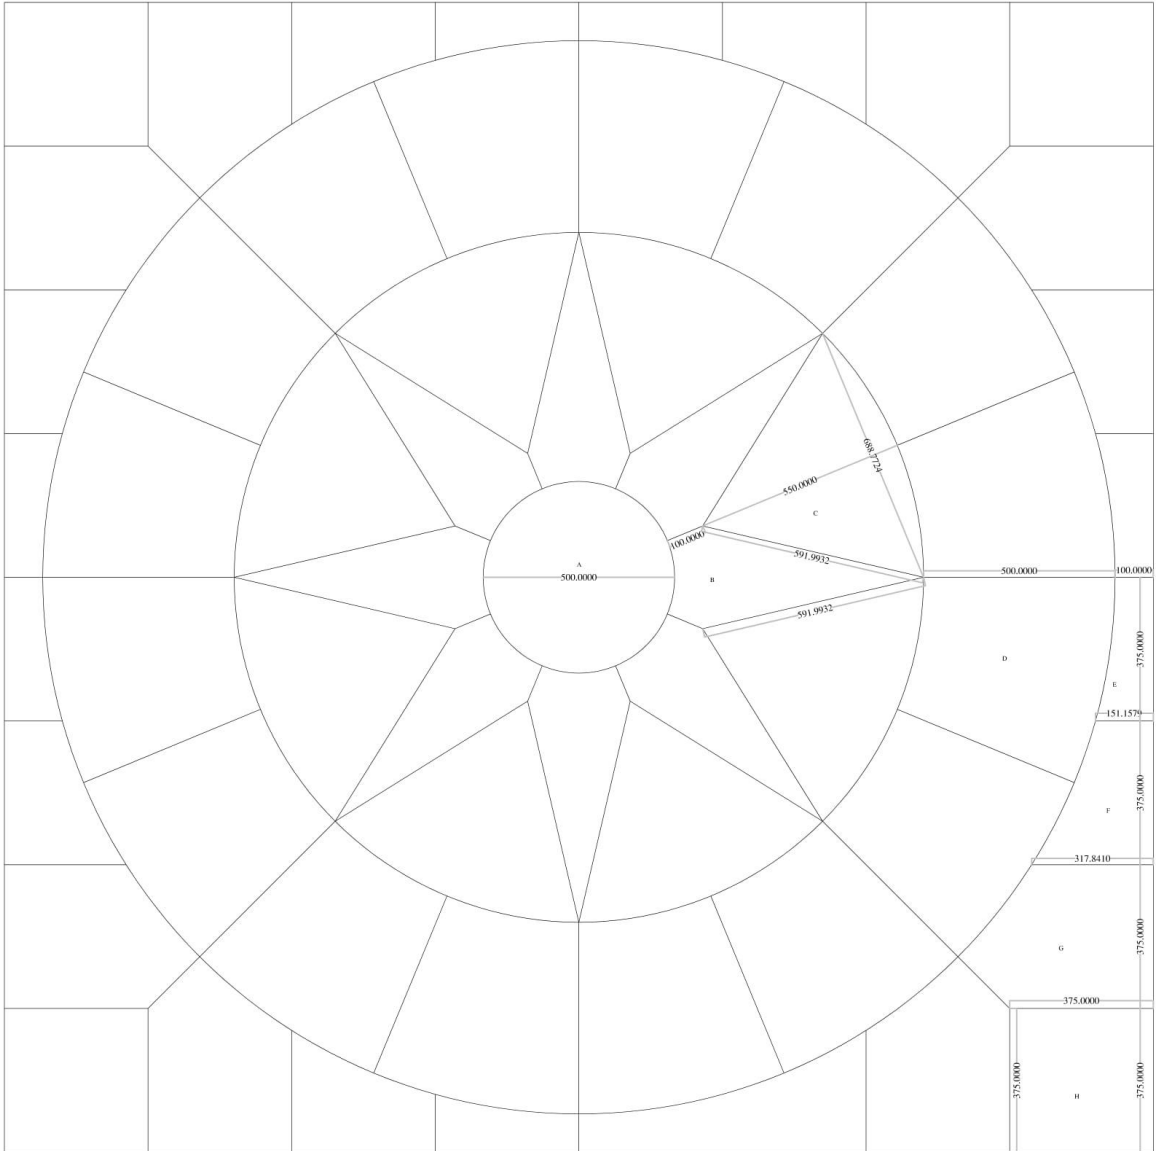

Diagram For 2 Mtr. Circle (With Squaring off Kit)

Diagram For 2 Mtr. Circle (With Squaring off Kit)

2.7 Mtr. Circle Diagram (With Squaring off Kit)

2.8 mtr dia

3mtr. Mtr. Circle (With Square off Kit)

3 Mtr. Circle (Without Squaring off Kit)

3.6 mtr dia

3.6 Mtr. Circle (With Square off Kit)

3.8 Mtr. Circle Patio (With Squaring off Kit)

4 mtr. Octagonal Design

4 Mtr. Circle with Squaring off Kit

4.85 Meter Circle (B)

4.85 Dia Circle Paving

Star Circle With Octagonal Shpae

3 Mt.

Star Circle