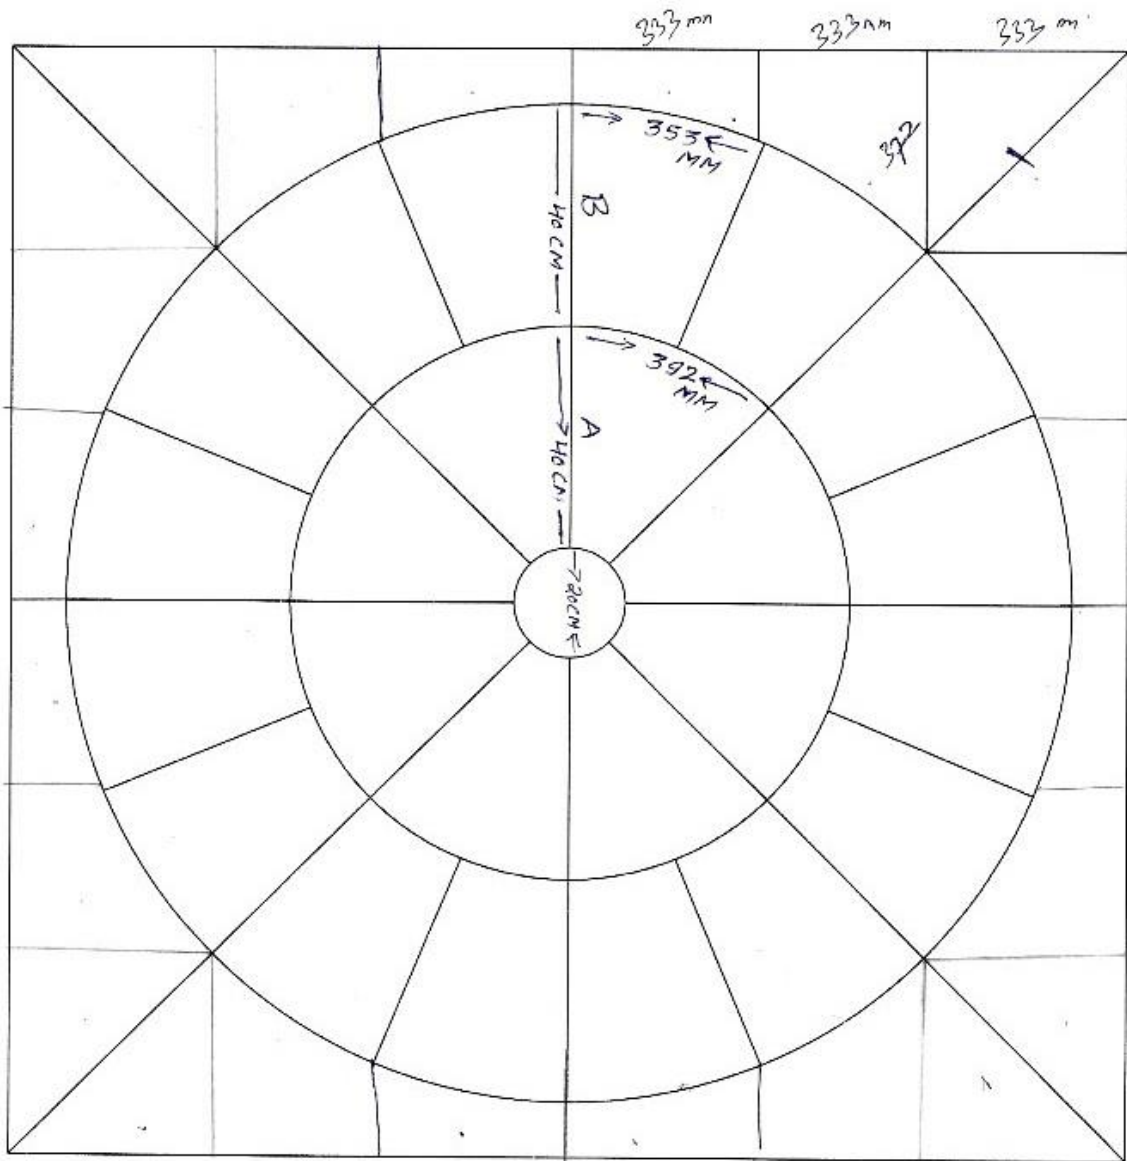

Diagram For 2 Mtr. Circle (With Squaring off Kit)

Diagram For 2 Mtr. Circle (With Squaring off Kit)

2.7 Mtr. Circle Diagram (With Squaring off Kit)

2.8 mtr dia

3mtr. Mtr. Circle (With Square off Kit)

3 Mtr. Circle (Without Squaring off Kit)

3.6 mtr dia

3.6 Mtr. Circle (With Square off Kit)

3.8 Mtr. Circle Patio (With Squaring off Kit)

4 mtr. Octagonal Design

4 Mtr. Circle with Squaring off Kit

4.85 Meter Circle (B)

4.85 Dia Circle Paving

Star Circle With Octagonal Shpae

3 Mt.

Star Circle